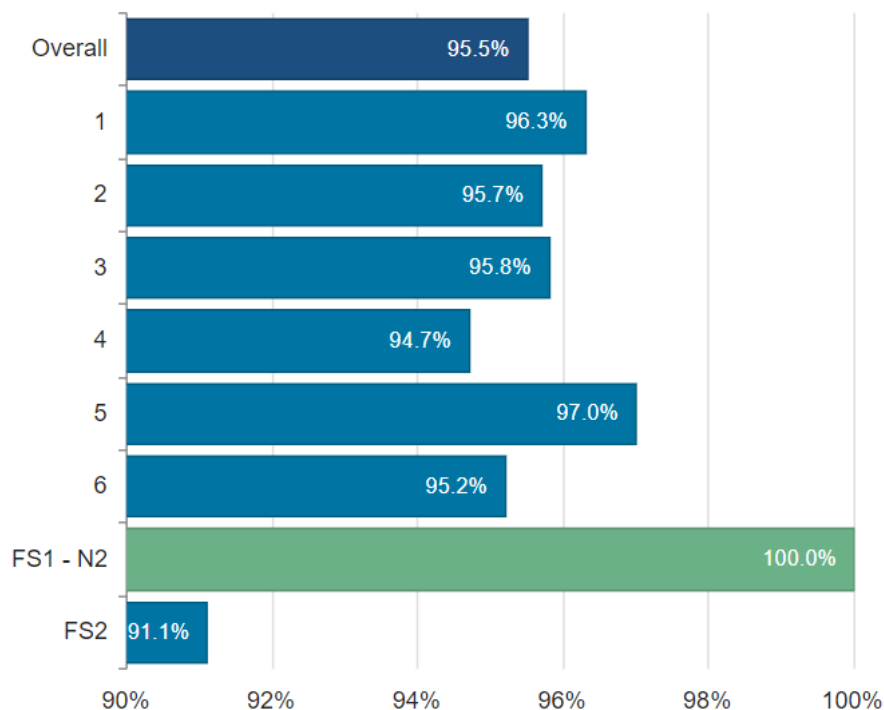

Attendance Analysis

Autumn 2021-22

1. School Attendance Analysis 2021-22 (Autumn term) 02.09.21-17.12.21

Attendance overall and by academic year group

Attendance by pupil group – Autumn term

Group	Percentage Attendance for Autumn term
Male	95.9%
Female	95.2%
SEND	95.1%
EAL	90.8%

Whole school attendance headlines

- 16 out of 59 pupils achieved 100% attendance figure for Autumn term (27.1%)
- Academic year attendance 02.09.21-17.12.21 = 95.5%

Whole school autumn term attendance = 95.5%

Whole school spring term attendance target = +95%