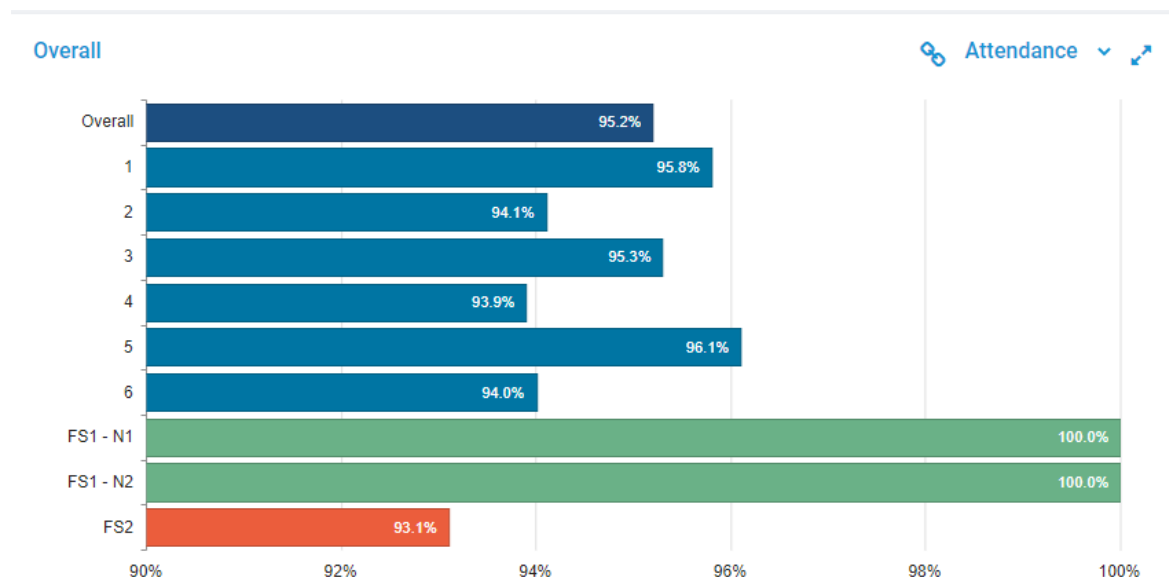

Attendance Analysis

Summer term 2022

School Attendance Analysis 2021-22 (Summer term)

Attendance overall and by academic year group

Attendance by pupil group – Academic year comparison

Group	Percentage Attendance for autumn term	Percentage Attendance for spring term	Percentage Attendance for summer term
Male	95.9%	95.5%	95.4%
Female	95.2%	94.2%	94.9%
SEND	95.1%	94.0%	94.6%
EAL	90.8%	90.7%	90.8%

Whole school attendance headlines

- Excluding FS1 and new starter 2 pupils retain 100% attendance for 2021-22
- Academic year attendance 02.09.21-08.07.22 = 94.9% - summer term target 95%+

Whole school summer term attendance = 95.2% (Target +96%)

Whole school autumn term attendance target = +95%